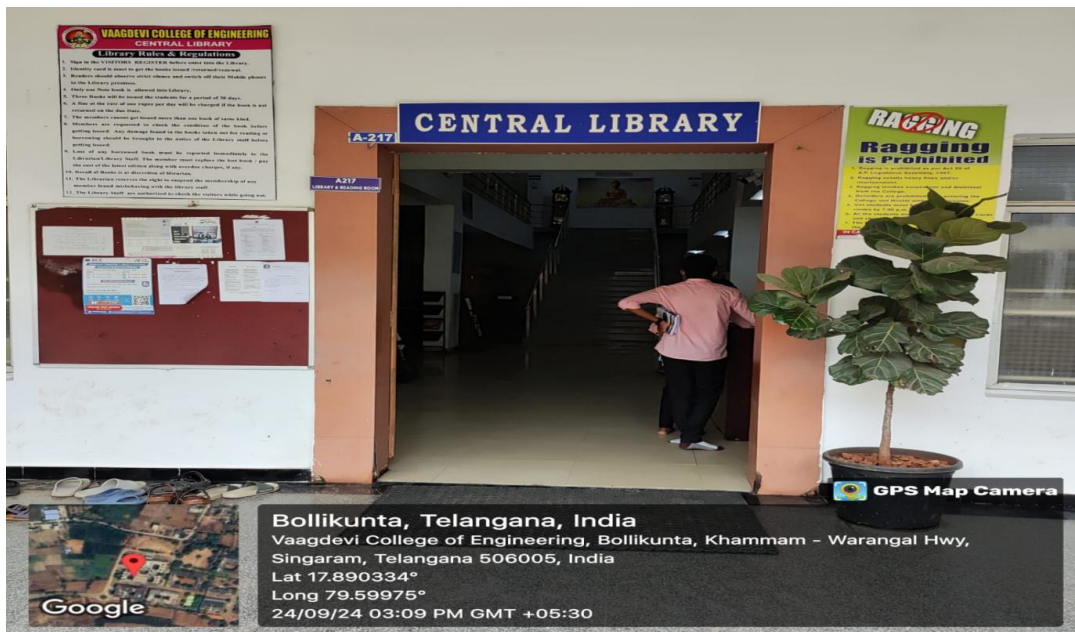

GPS Map Camera

Viswambhara Educational Society

VAAGDEVI COLLEGE OF ENGINEERING

Autonomous

Approved by AICTE & Affiliated to JNTUH, Hyderabad

Bollikunta, Warangal - 506 005 (Telangana State)

Entrance to Central Library